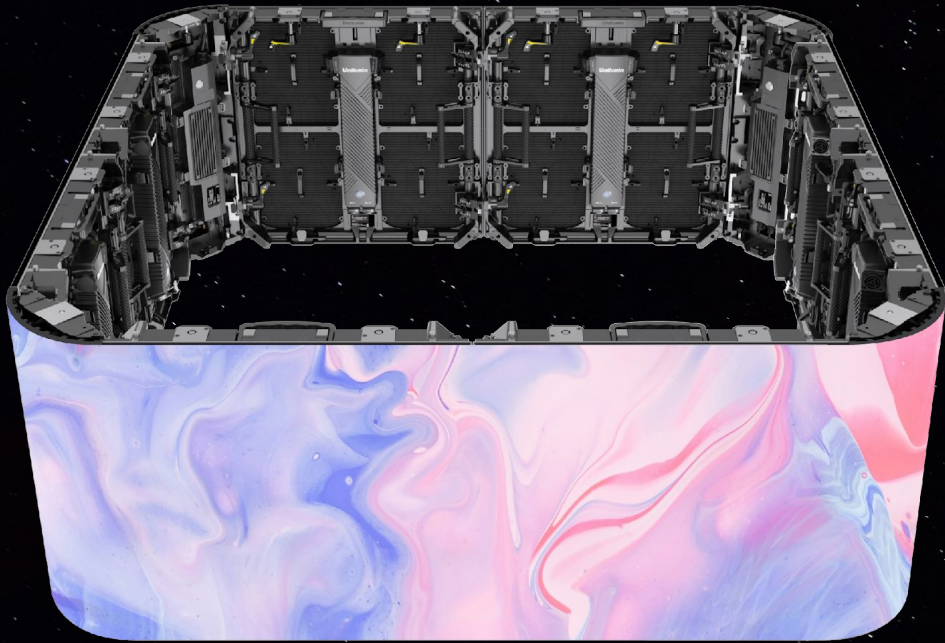

XA Series

Connect Infinite Imagination

Appearance

Unilumin

Smooth transition, No gaps

Easy Connection

Unilumin

From top lock to side lock, XA adopt the same **fast lock** to make installation easy and fast.

Maintenance

Unilumin

- Modular design
- Power box maintenance in 10s

Creative Splicing

Unilumin

Round corner

Smallest column
(0.32m in diameter)

THANKS