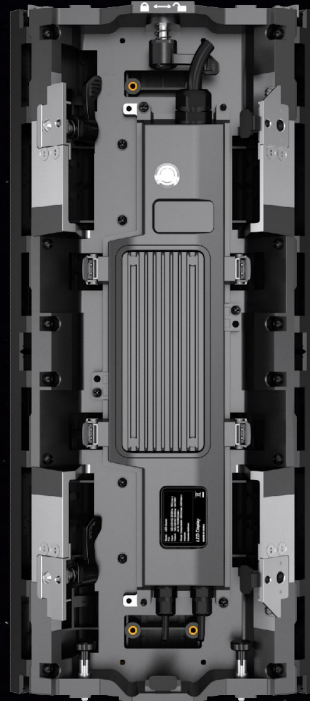

XA Series

Connect Infinite Imagination

Appearance

Unilumin

Smooth transition, No gaps

Easy Connection

Unilumin

From top lock to side lock, XA adopt the same **fast lock** to make installation easy and fast.

Maintenance

Unilumin

- Modular design
- Power box maintenance in 10s

Creative Splicing

Unilumin

Round corner

Smallest column
(0.32m in diameter)

THANKS